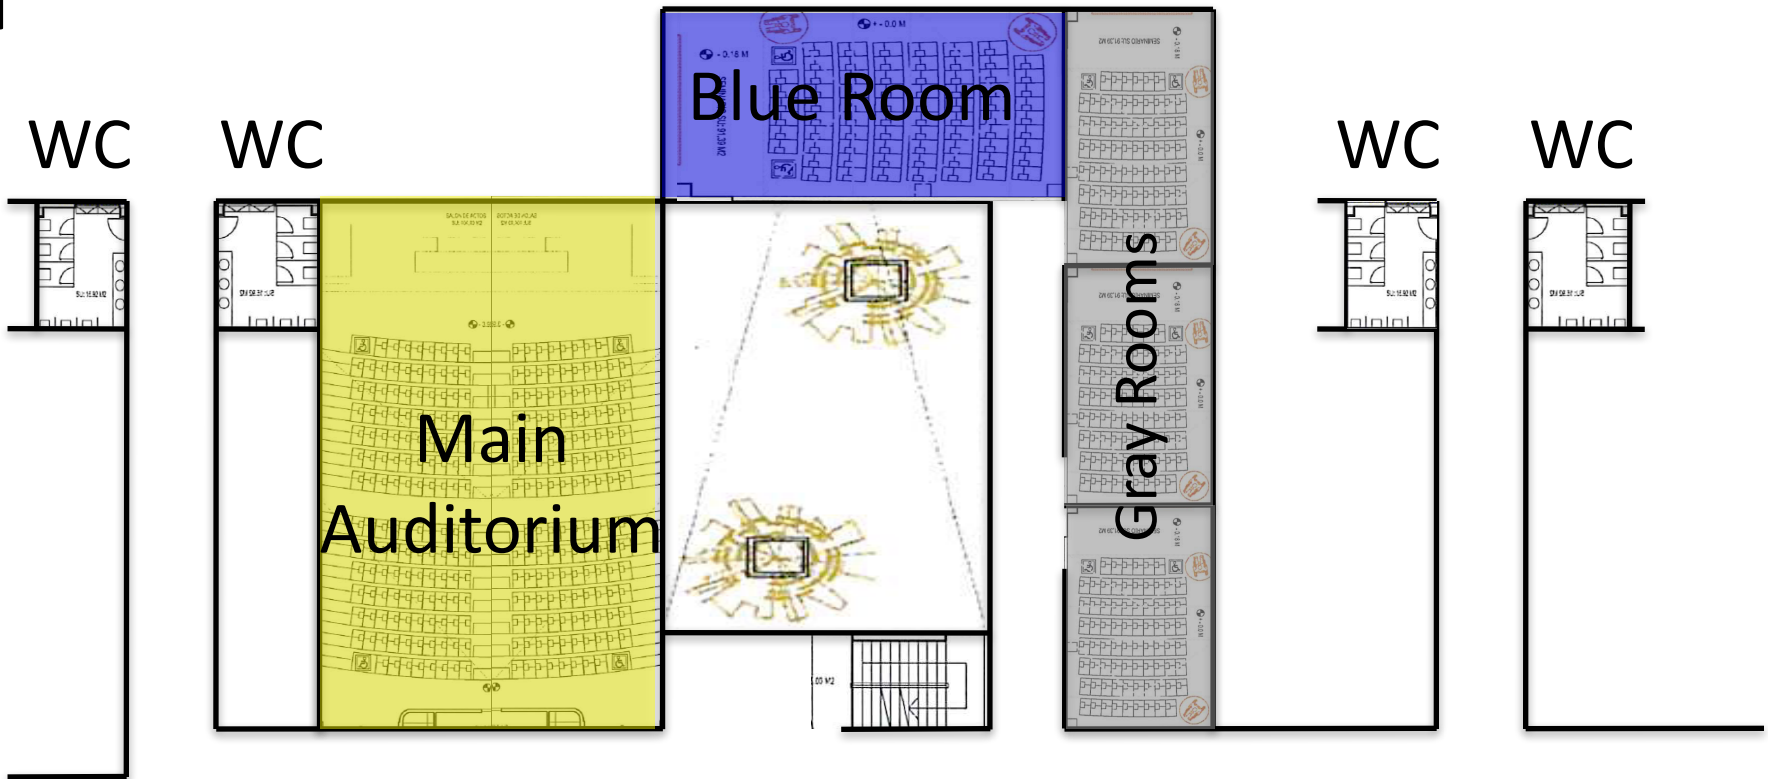

IFT

Bath
room

Bath
room

Yellow room
(SALON DE
ACTOS)

Blue room
(SALA AZUL)

stairs

Gray
room 2
(AURA
GRIS 2)

Gray
room 3
(AURA
GRIS 3)

Bath
room

Bath
room

Entrance →

Cafeteria
(poster
& coffee)

Orange room
(SALA
NARANJA)

Red room
(SALA ROJA)

Ground floor

Bath
room

Bath
room

Vending
Machines

Library

stairs

Basement